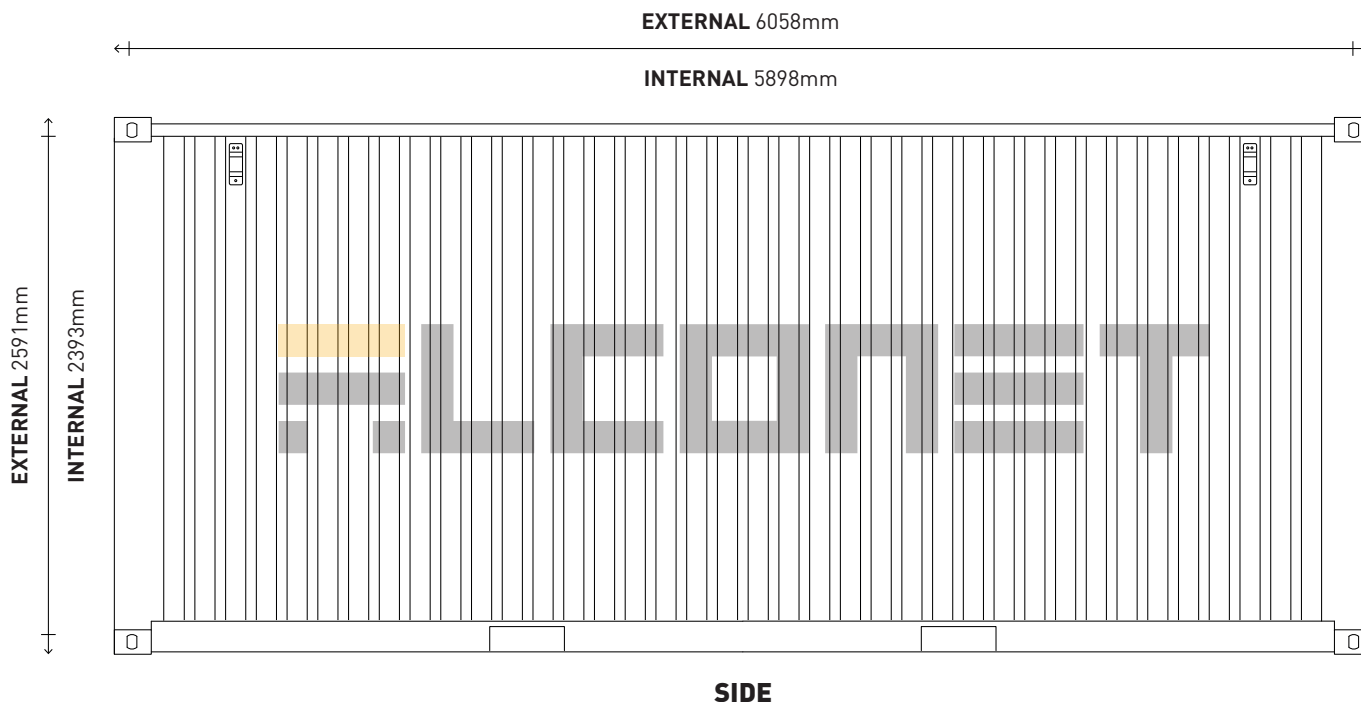

# 20FT SHIPPING CONTAINER DRY VAN

## SPECIFICATIONS

State	New
Certification	CSC
Material	Corten steel

## WEIGHT

Max. load	28480kg
Max. weight	30480kg
Tare	2000kg