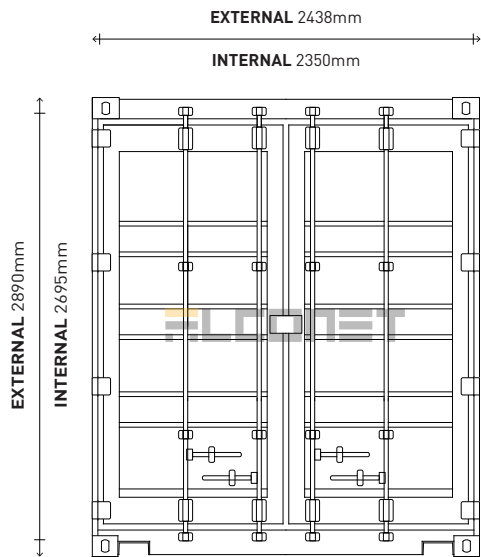

# 40FT SHIPPING CONTAINER A-QUALITY HIGH CUBE

**SIDE**

**BACK**

**FRONT**

## WEIGHT

Max. load	26660kg
Max. weight	30480kg
Tare	3820kg