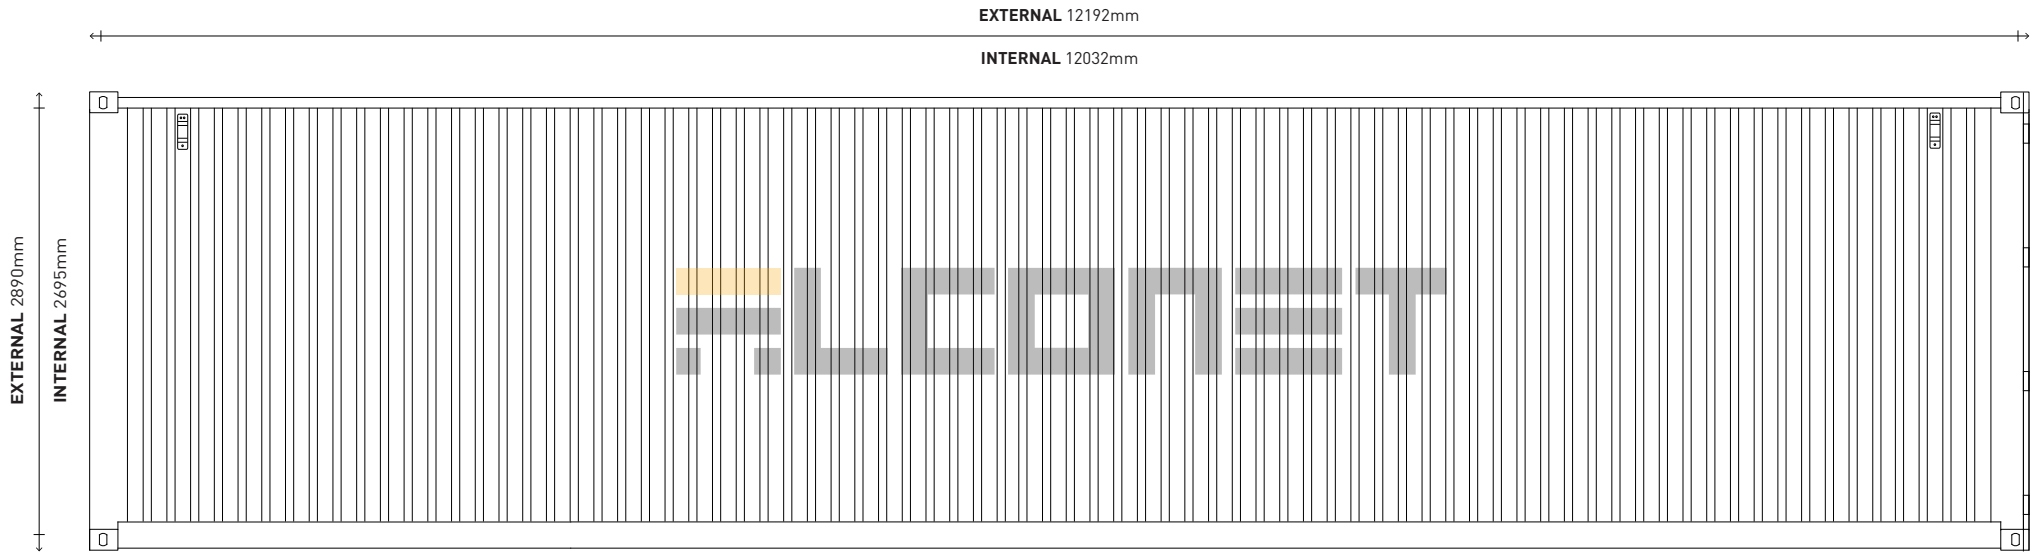

# 40FT SHIPPING CONTAINER A-QUALITY HIGH CUBE

**SIDE**

**BACK**

**FRONT**

## WEIGHT

Max. load	26660kg
Max. weight	30480kg
Tare	3820kg