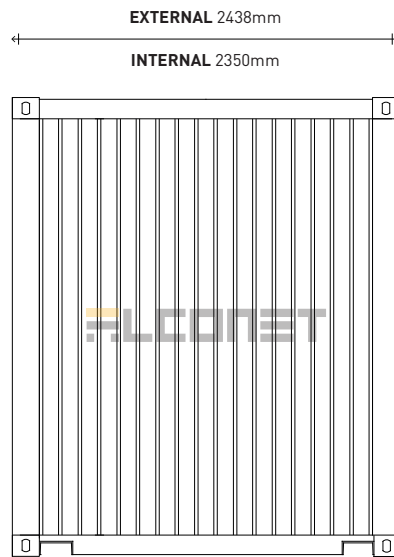

# 40FT SHIPPING CONTAINER A-QUALITY HIGH CUBE

**SIDE**

**BACK**

**FRONT**

## WEIGHT

Max. load	26660kg
Max. weight	30480kg
Tare	3820kg